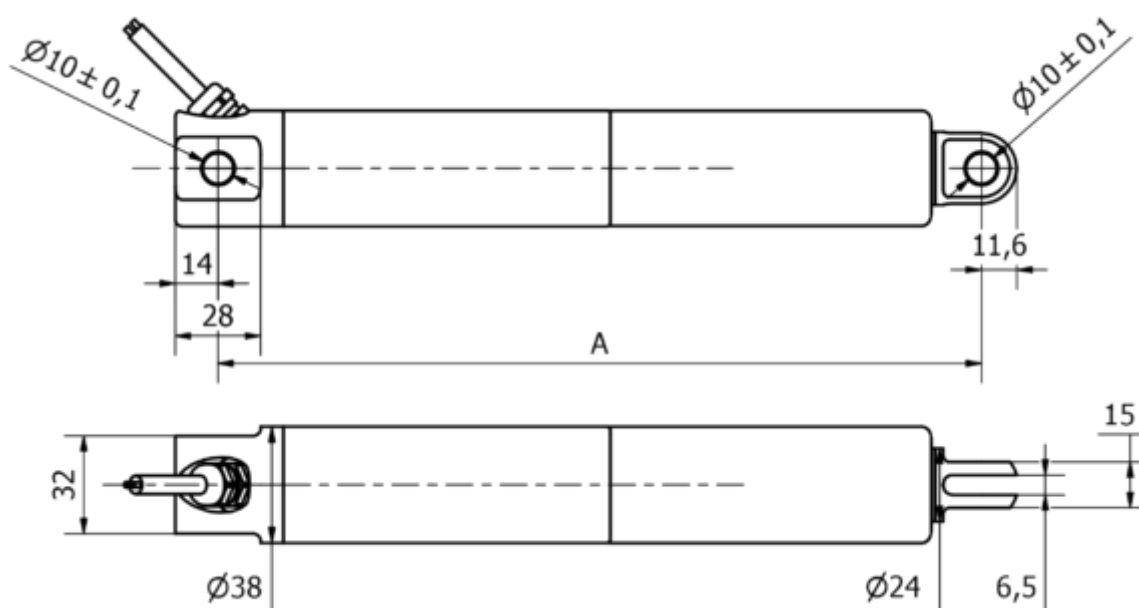

Data Sheet

Article number: 8S38205001003KCNLSK0

Description: KLEEl ine38, 50mm, 100N, 30 mm/s, Stainless steel, IP69K
24 VDC, 3 m. Cable, Limit Switch Hall, Clevis

Measures

A	= 220 + slaglængde/stroke
Cable length	= 3 m
Load speed mm/s	= 30 mm/s
Option	= Hall sensor
Stroke (mm)	= 50
Voltage	= 24 V